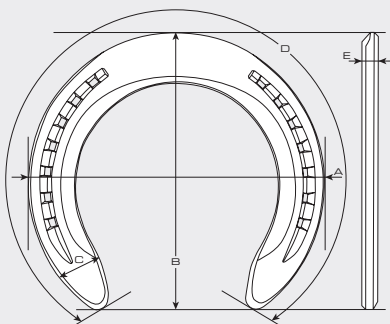

Innovative features:

- following the anatomical foot shape
- special clip positioning for optimal support while maintaining a sound hoof-mechanism
- unique for race-specific shoes: V-fullering providing a secure nail fit
- concave section to reduce weight and for an easier access to the sole

Recommended nails for this product

Swift

toe clip & side clips

Front shoes

Model symmetrical
Toe clips
Side clips
Sizes 4 - 8

Dimension tables

Section-to-Size front

Size	A	Btc	Bsc	C	D	E
4	123	115	115	21.3	321	8
5	128	120	120	22.1	334	8
6	133	125	125	23	347	8
7	138	130	130	24	362	8
8	144	135	135	25	376	8

Btc: size B with toe clip
Bsc: size B with side clips

V 190920_EN